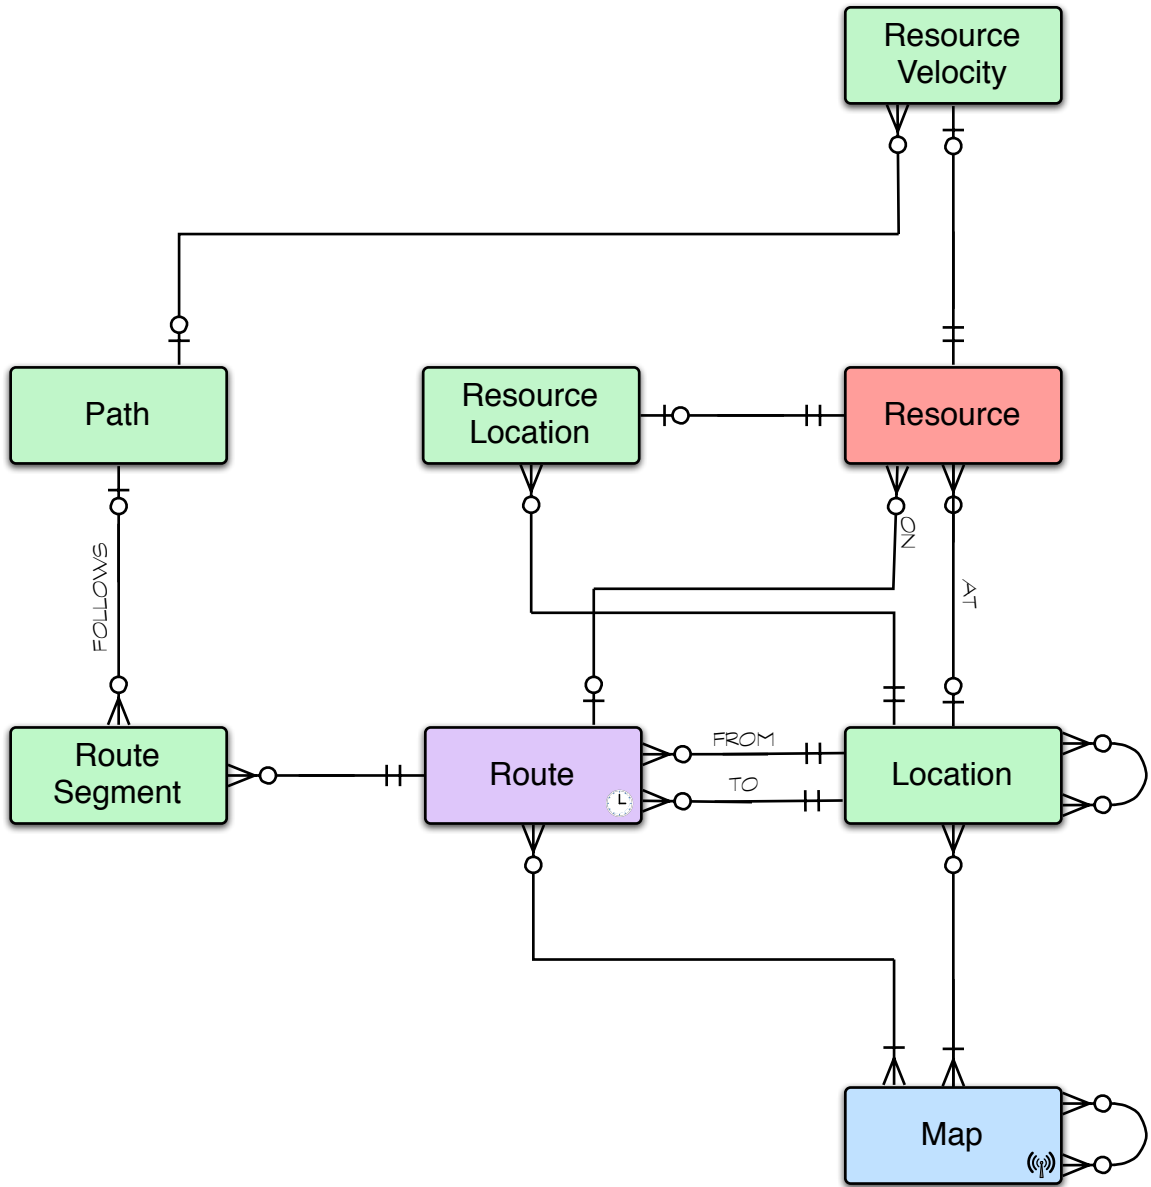

OSID MAPPING ROUTE MODEL

Location
SpatialUnit getSpatialUnit()

Route
Distance getDistance()
Duration getETA()

ResourceVelocity
DateTime getDate()
Speed getSpeed()
Coordinate getCoordinate()
Heading getHeading()

RouteSegment
Coordinate getCoordinate()

LEGEND

OsidObject	OsidRule
OsidRelationship	OsidCatalog
OsidGovernator	External Entity
OsidCondition	OsidResult
OsidCapsule	Temporal
	Operable
	Sourceable